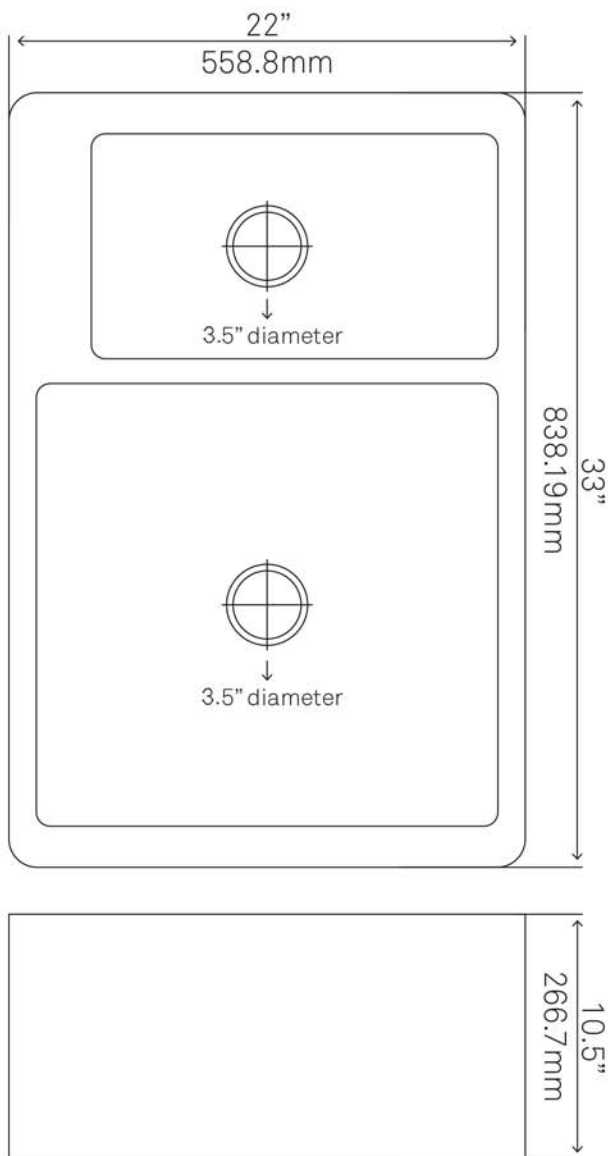

TCK-005AN FARMHOUSE 60-40 Copper Kitchen Sink, Antique

Requested By:

Specific Features:

STANDARD SPECIFICATIONS:

- Hand-hammered antique finish
- Drop-in or Undermount installation
- Artisan hand crafted
- 16-gauge recycled copper
- Approximate dimensions
- Tolerance = +/- 1/2"
- 3.5-inch drain opening
- 2" flat rim
- Apron extends 3.5" on both sides
- Large basin inside 16.5 x 18 x 10-inches
- Small basin inside 11.5 x 16 x 8.5-inches
- Standard U.S. plumbing connection
- Made in Mexico